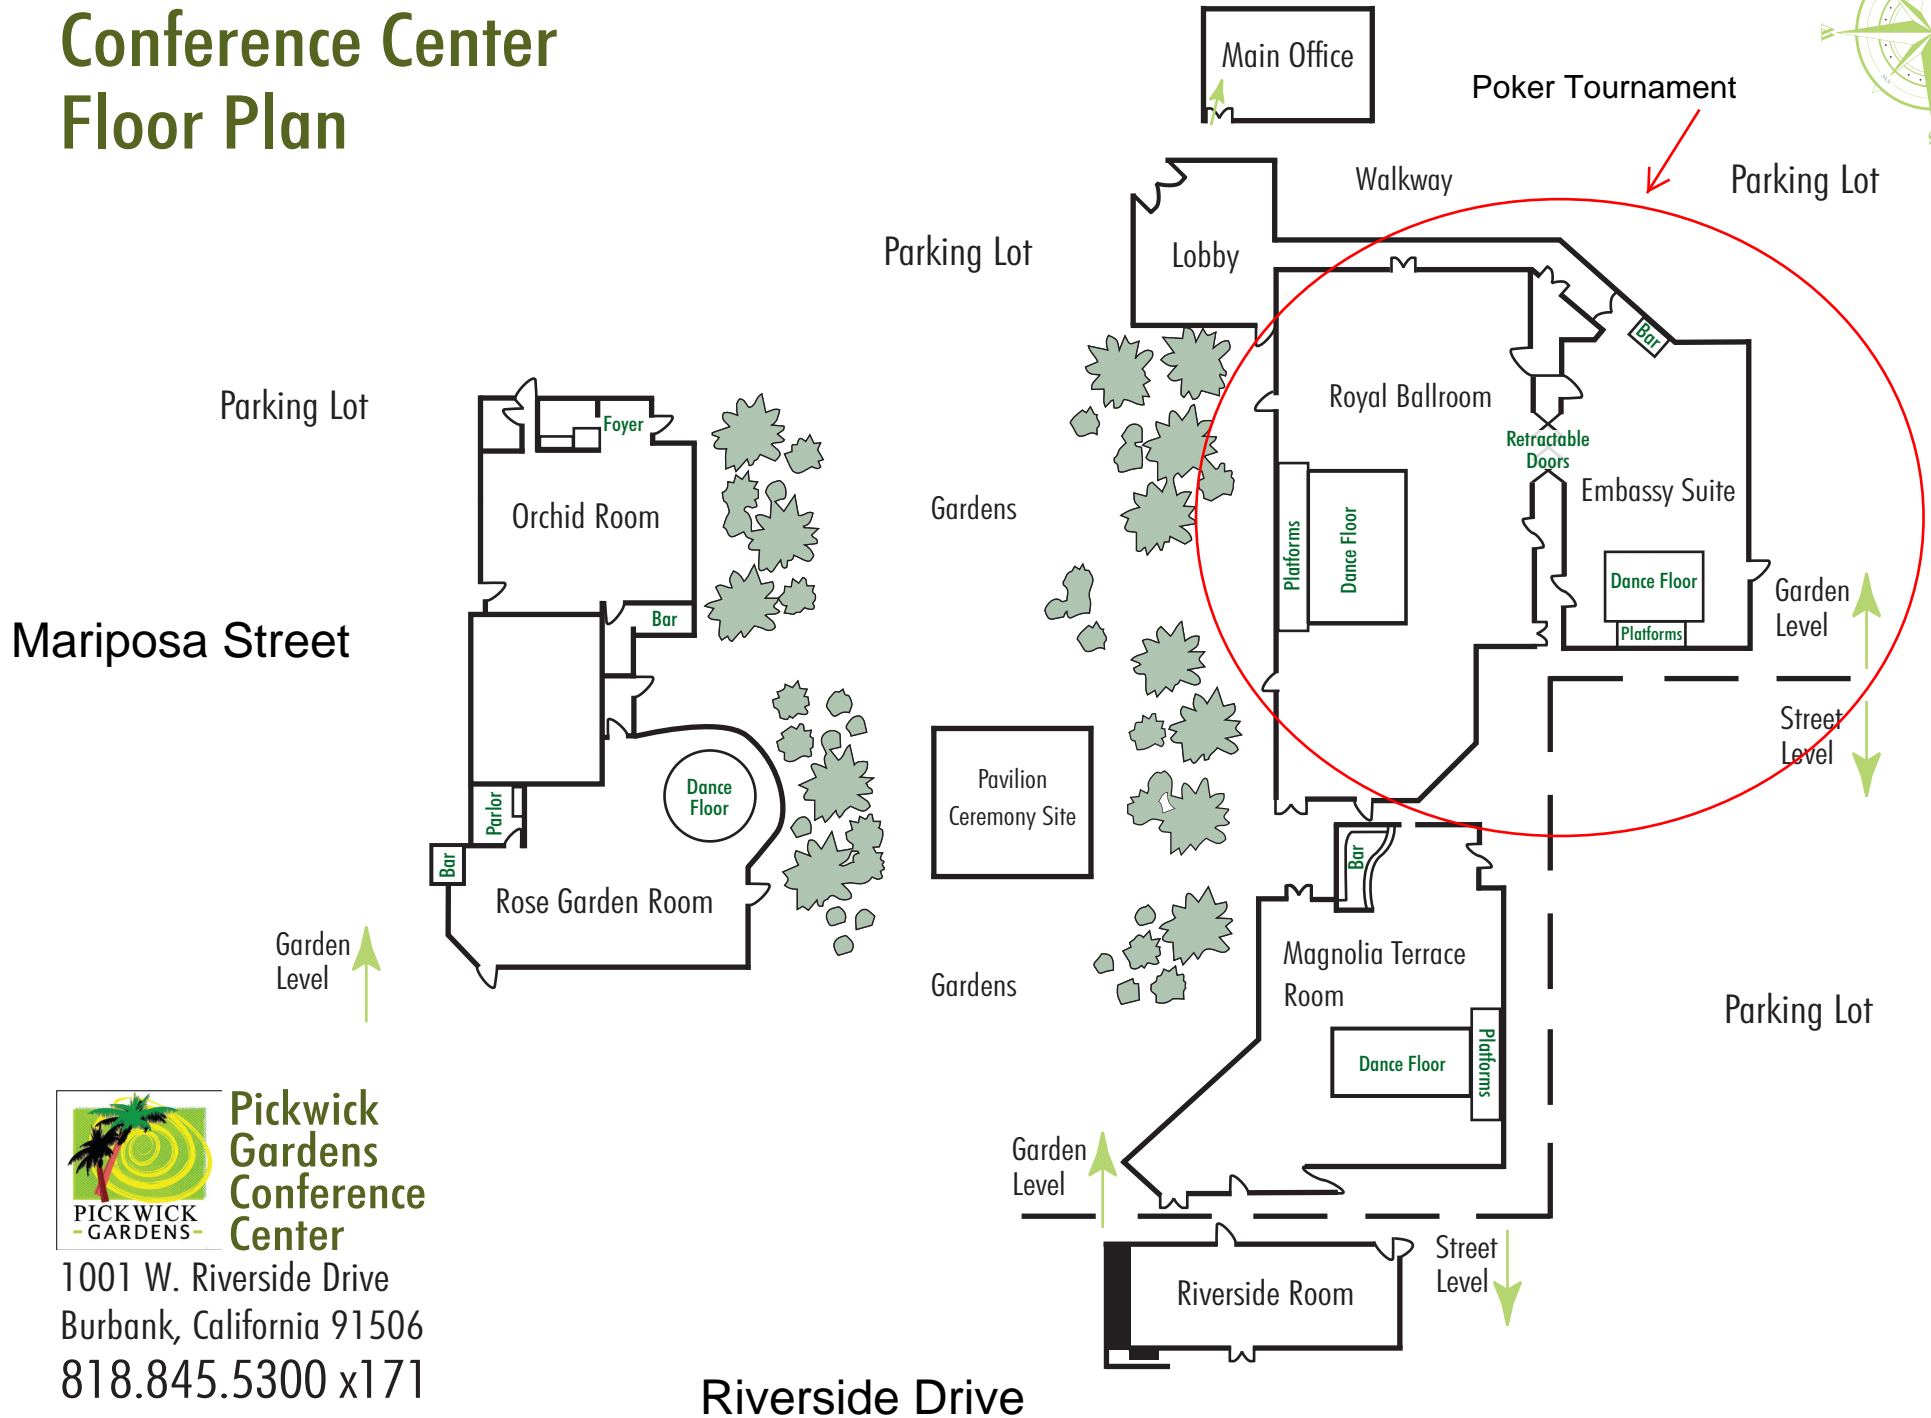

Pickwick Gardens Conference Center Floor Plan

**Pickwick
Gardens
Conference
Center**
1001 W. Riverside Drive
Burbank, California 91506
818.845.5300 x171

Riverside Drive

PARK HERE

Cardtronics ATM

Pickwick Bowl
Lively bowling alley
with a bar & arcade